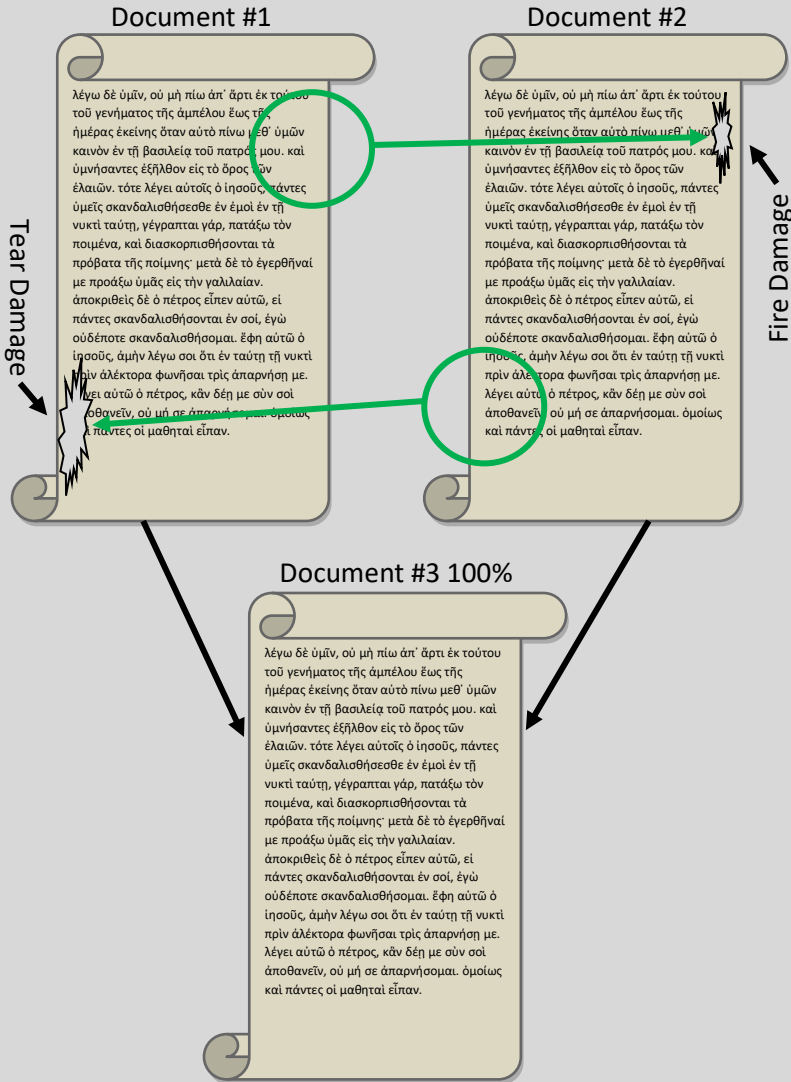

Two Manuscript B-RAID

1 Part Intact: You can reconstruct missing or damaged areas by pulling text from good areas circled in **green**.
Resulting in Document #3 being 100% correct.

Matthew 26:29-35 in Koine Greek.